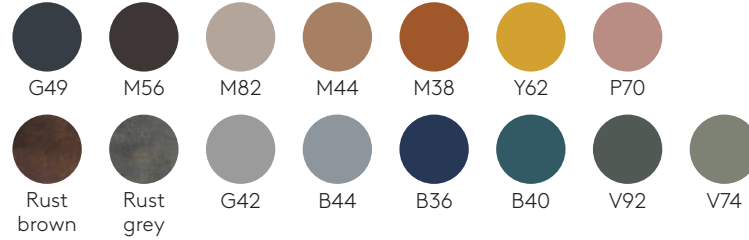

COM Orders are subject to following charges per manufacturer: \$18 per yard (any fabric) - Minimum: \$200.

Binar 60 - Task Finishes

Manufacturer: Inclass, Spain

Steel bases

M1 colours

M2 colours

Chrome

Aluminum bases